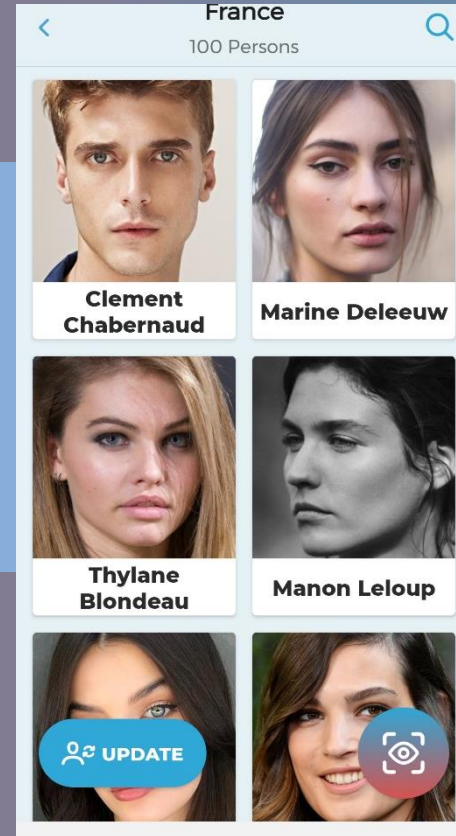

POP FACES

Do you want to know what celebrity is in front of you?

With the new PopFaces app, it is now possible to recognize who you are looking at in a second.

Just point your mobile phone at any screen, banner, poster or magazine and instantly find out who you are looking at (if the person is a celebrity and/or famous). If this celebrity is not yet in our database, then we will show you who he/she looks like. Our app gives you the power of facial recognition in the palm of your hands to get relevant information about the famous person immediately.

Earlier recognized faces

This list allows you to see the details of previously recognized people. The list can be pulled up (extended) for the whole page.

Catalogue Mode

LIST OF CATALOGUES

PROFILES IN THE CATALOGUE