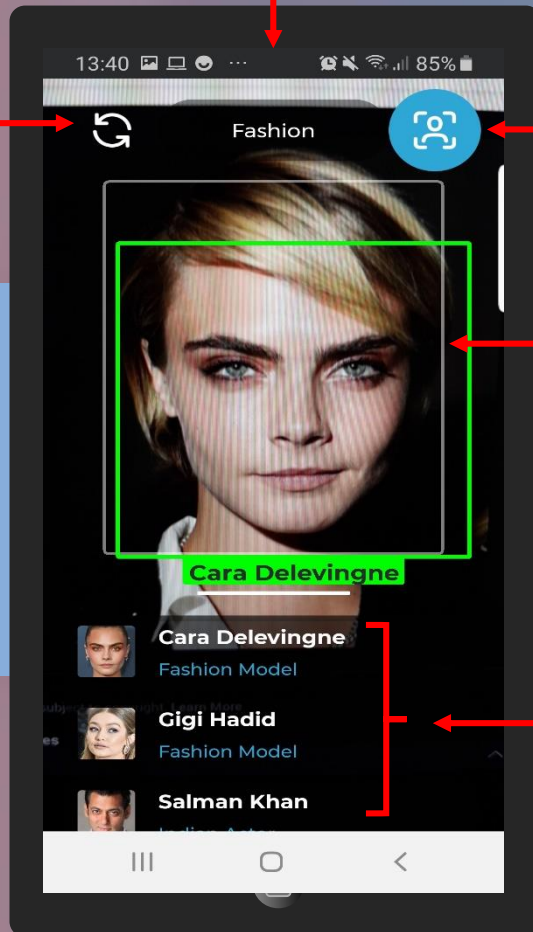

Recognition Mode

Choose Category

It is very important to choose the category you need. Models will only be recognized with the selected **FASHION** category, while actors are recognized through the **CINEMA** category.

Selfie Camera Mode

When you turn on the Selfie camera mode, we will try to see if someone from our catalogues looks like you. Naturally this is meant for entertainment purposes..

Brightness and Contrast

When recognizing a person on a TV screen, it is important to pay attention to **the brightness and contrast** of your TV. If the phone camera does not see the face, but only a white spot, recognition will not occur.

Button to Catalogue Mode

By pressing this button you will switch from recognition mode to catalogue viewing mode.

Recognition Zone

Recognition occurs when a face enters this frame. If the face goes out of the frame, recognition stops.

Earlier recognized faces

This list allows you to see the details of previously recognized people. The list can be pulled up (extended) for the whole page.